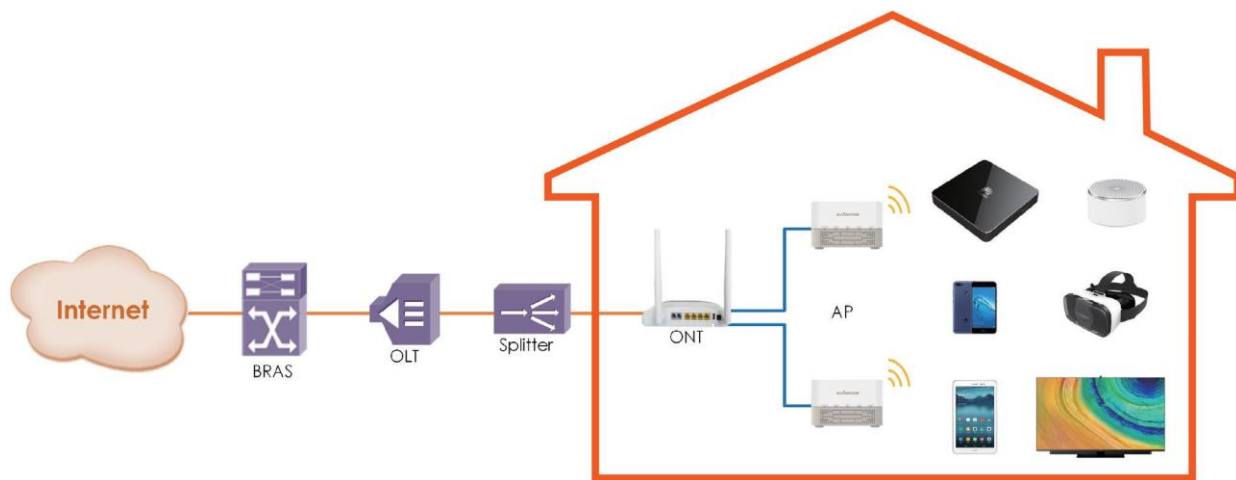

DR5254

DR5254 is the main equipment of the intelligent networking terminals, which is connected to the gateway through a network cable in the uplink and then provides users with high-speed network extension service through wired and wireless methods in the downlink. It adopts the high-powered CPU to ensure the fast and stable operation of the system. It has 1 GE WAN port, 2 GE LAN ports, and 4 built-in omni-directional antennas, supports a new generation of IEEE802.11a/n/ac,5GHz and IEEE802.11b/g/n,2.4GHz wireless technology, and provides wider 2.4GHz coverage and more efficient 5GHz transmission. The total dual-band concurrent bandwidth is up to 1167Mbps, which enables the users surf the internet faster and smoother.

Tel: +1 888 8164808 ext 201

Raisecom Technology Co., Ltd.

Copyright@1999-2018

All rights reserved

Technical information is subjected to
change without notice

Application >>

Figure.1 Wi-Fi Full Coverage in Smart Home Ecosystem.